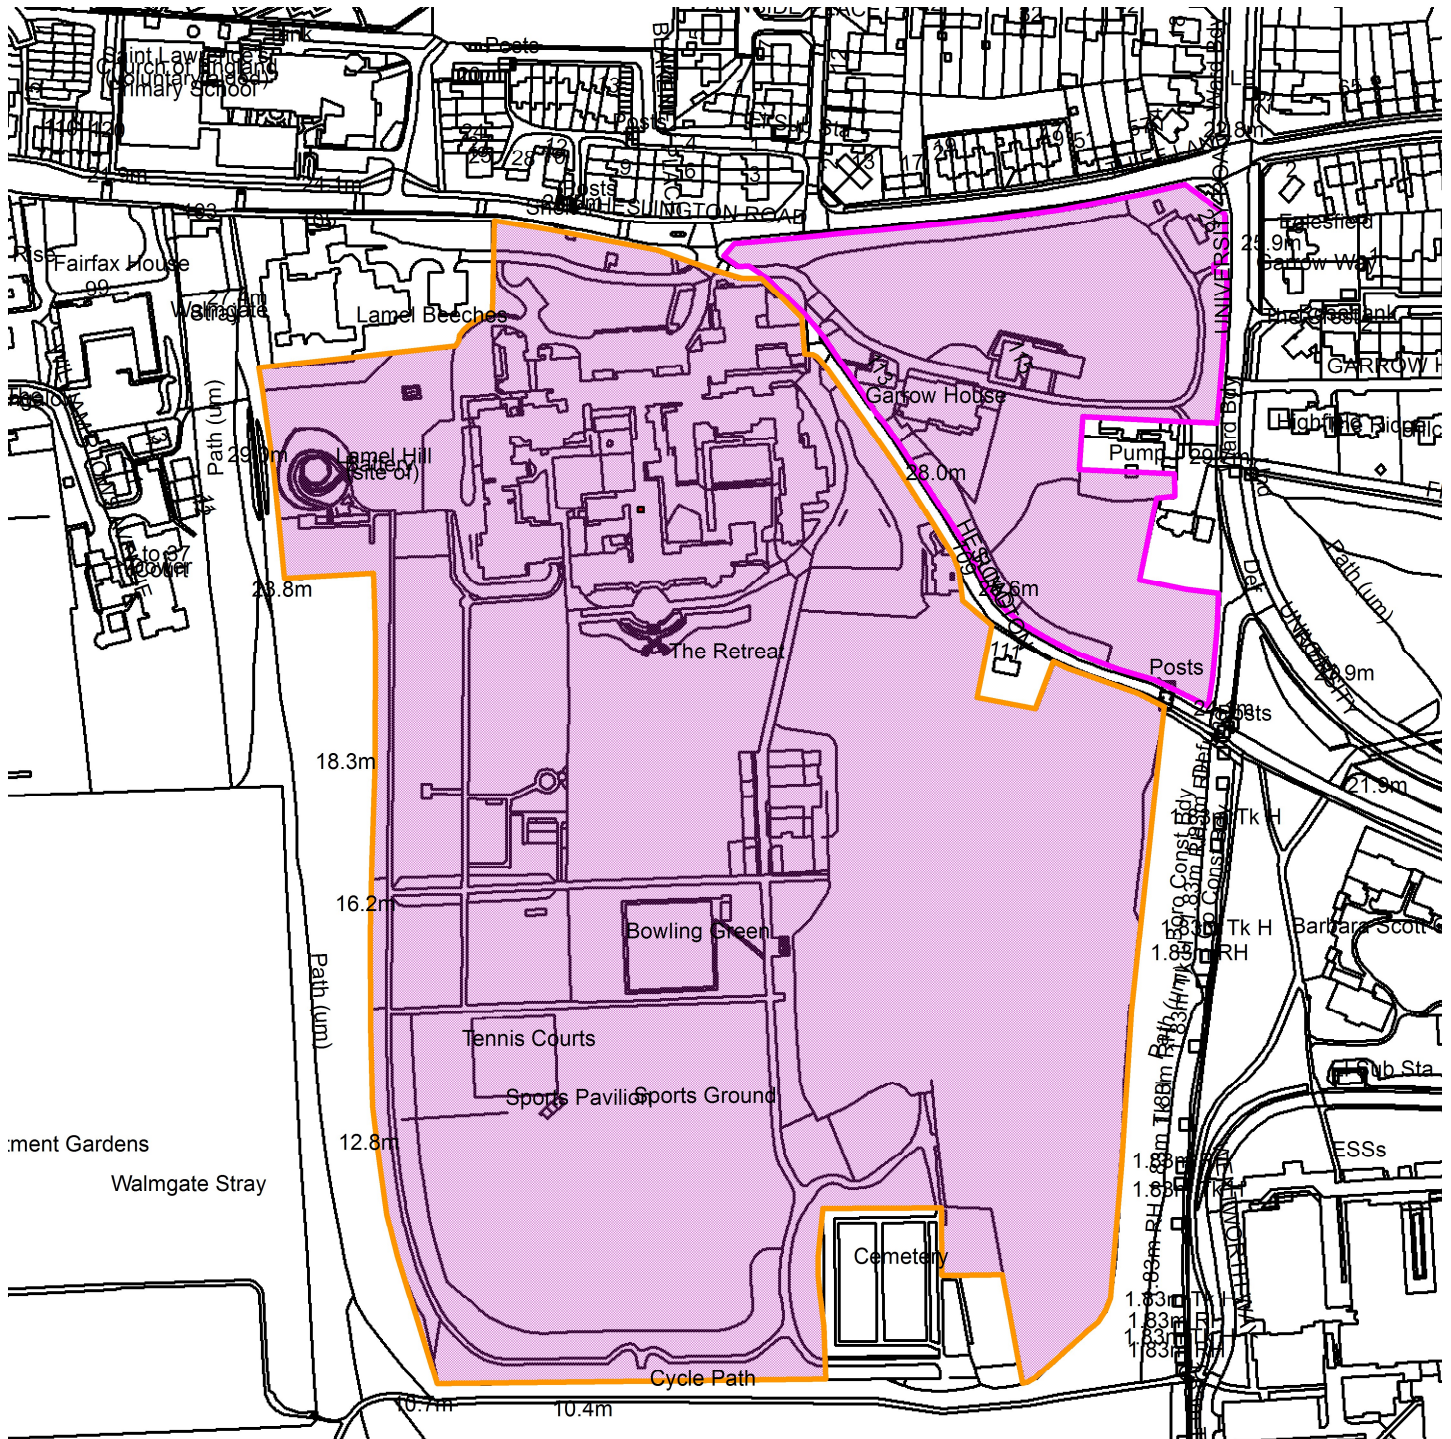

The Retreat 107 Heslington Road, YO10 5BN

22/02258/LBC

GIS by ESRI (UK)

Scale : 1:3201

Reproduced from the Ordnance Survey map with the permission of the Controller of Her Majesty's Stationery Office © Crown Copyright 2000.

Unauthorised reproduction infringes Crown Copyright and may lead to prosecution or civil proceedings.

Produced using ESRI (UK)'s MapExplorer 2.0 - <http://www.esriuk.com>

Organisation	City of York Council
Department	Env, Transport & Planning
Comments	Site Location Plan
Date	23 July 2024
SLA Number	Not Set